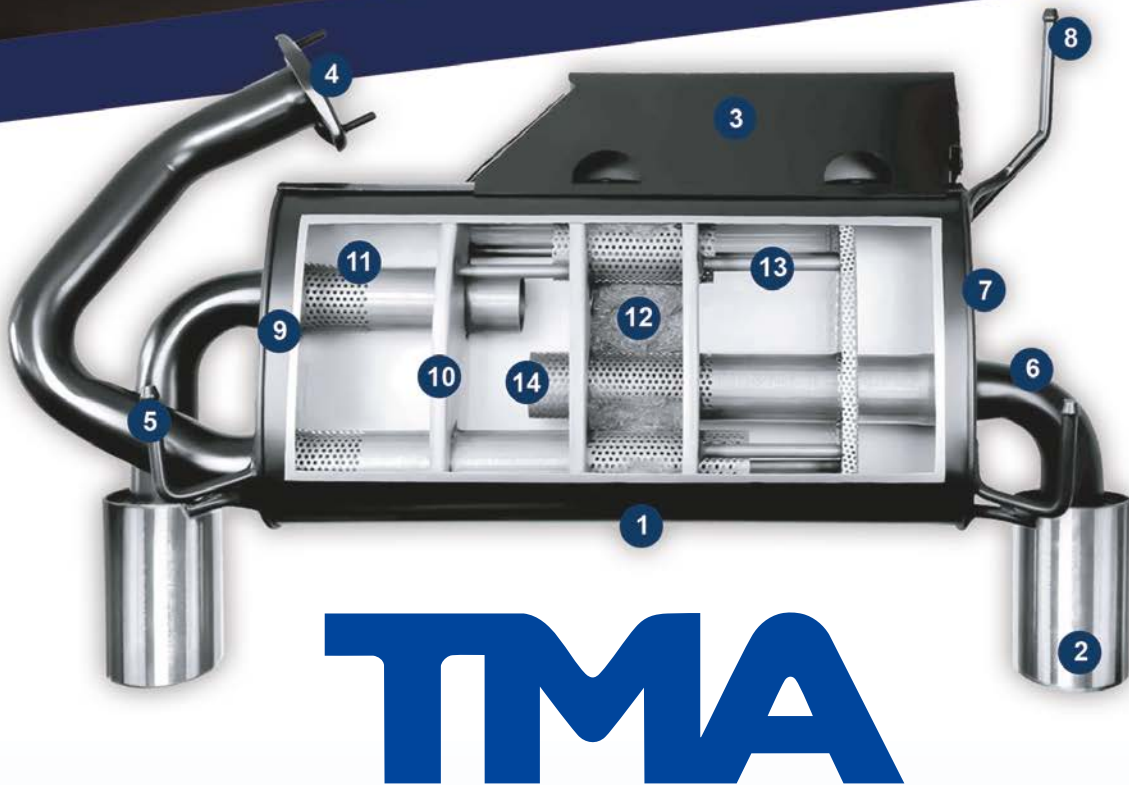

📞 01707 392010

📞 07563 631378

NOW IN STOCK

TMA exhaust systems
precision engineered
in the UK.

THE RIGHT PARTS, FAST

- 1 Emboss and label with TMA logo, UK origin & warranty
- 2 Stainless steel tail trims for strength and long-lasting polished effect
- 3 Protection shield
- 4 Flanges machine cut as OE, with nuts & bolts for easy fit
- 5 Hanging wires made to OE spec 8mm, 10mm or 12mm with strengthening wire
- 6 Mandrel bent pipes for fully-formed tubes
- 7 Dished end plates to strengthen the muffler and reduce sound
- 8 Headed wires giving correct retention within rubber mounting
- 9 Welded muffler construction for strength and built integrity
- 10 Aluminised steel baffle plates for reduced corrosion
- 11 Perforated baffles/tube ensure smooth gas flow for optimum back pressure & sound level
- 12 Biosil packing, pre-weighed for optimum sound absorption
- 13 OE designed strengthening bar
- 14 Interrupted perforated tube to ensure correct gas flow & back pressure - prolongs engine life & reduces wear